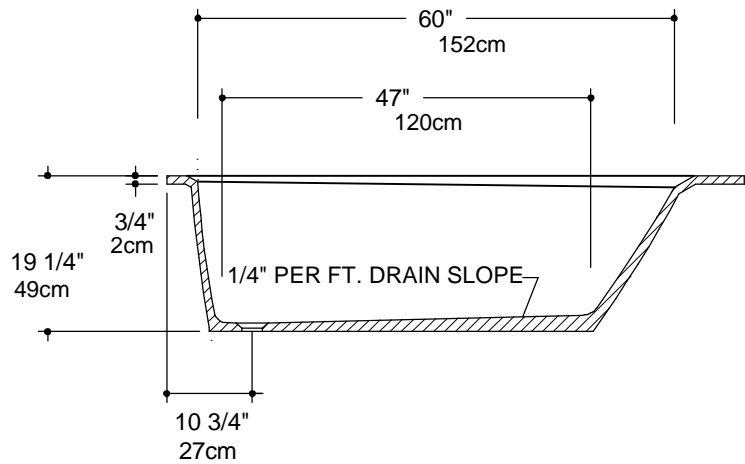

MK22

GRUBER SYSTEMS RESERVES THE RIGHT TO CHANGE THIS INFORMATION AT ANY TIME WITHOUT PRIOR NOTICE. ISSUED BY GRUBER SYSTEMS INC., 25636 AVENUE STANFORD, VALENCIA, CA 91355, USA. COPYRIGHT 2002

MOLD PART	CATALOG No.	DESCRIPTION
MALE	29022	MK 22 MALE
FEMALE	490228	F- MK 22 ONE PIECE
2PC FEM DECK	490221	F- MK 22 DECK
2PC FEM BOT	490222	F- MK 22 BOTTOM
TURTLE	490223	F- MARK 22 TURTLE
ULFF	490229	ULFF - MARK 22 1/2"
ULFF INSERT	4902291	ULFF MARK 17 INSERT 1/2"
SPEEDY PLUG	29122	MARK 22 SPEEDY PLUG
NAME	MK 22 BATHTUB 73" X 36 1/4" X 19 1/4" (185cm X 92cm X 49cm)	
CAST WEIGHT	SCALE 1/2" = 1' 0"	DATE 8-30-02 PAGE No. T-13