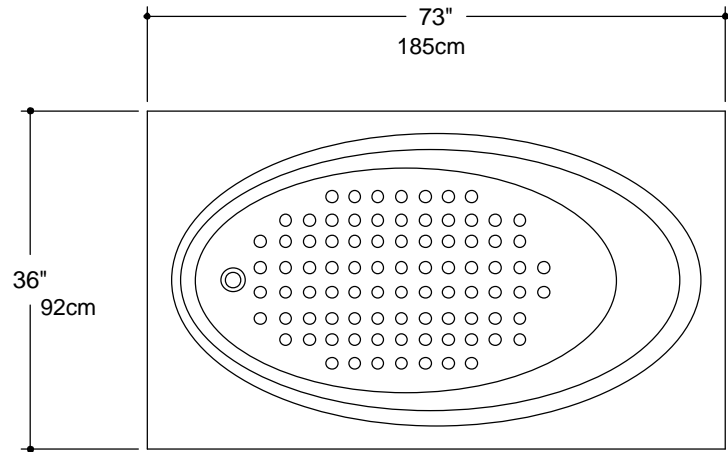

MK22

GRUBER SYSTEMS RESERVES THE RIGHT TO CHANGE THIS INFORMATION AT ANY TIME WITHOUT PRIOR NOTICE. ISSUED BY GRUBER SYSTEMS INC., 25636 AVENUE STANFORD, VALENCIA, CA 91355, USA. COPYRIGHT 2002

MOLD PART	CATALOG No.	DESCRIPTION
MALE	29022	MK 22 MALE
FEMALE	490228	F- MK 22 ONE PIECE
2PC FEM DECK	490221	F- MK 22 DECK
2PC FEM BOT	490222	F- MK 22 BOTTOM
TURTLE	490223	F- MARK 22 TURTLE
ULFF	490229	ULFF - MARK 22 1/2"
ULFF INSERT	4902291	ULFF MARK 17 INSERT 1/2"
SPEEDY PLUG	29122	MARK 22 SPEEDY PLUG
NAME	MK 22 BATHTUB 73" X 36 1/4" X 19 1/4" (185cm X 92cm X 49cm)	
CAST WEIGHT	SCALE 1/2" = 1' 0"	DATE 8-30-02 PAGE No. T-13