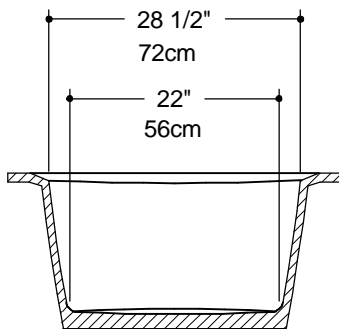

MK22

GRUBER SYSTEMS RESERVES THE RIGHT TO CHANGE THIS INFORMATION AT ANY TIME WITHOUT PRIOR NOTICE. ISSUED BY GRUBER SYSTEMS INC., 25636 AVENUE STANFORD, VALENCIA, CA 91355, USA. COPYRIGHT 2002

MOLD PART	CATALOG No.	DESCRIPTION
MALE	29022	MK 22 MALE
FEMALE	490228	F- MK 22 ONE PIECE
2PC FEM DECK	490221	F- MK 22 DECK
2PC FEM BOT	490222	F- MK 22 BOTTOM
TURTLE	490223	F- MARK 22 TURTLE
ULFF	490229	ULFF - MARK 22 1/2"
ULFF INSERT	4902291	ULFF MARK 17 INSERT 1/2"
SPEEDY PLUG	29122	MARK 22 SPEEDY PLUG
NAME	MK 22 BATHTUB 73" X 36 1/4" X 19 1/4" (185cm X 92cm X 49cm)	
CAST WEIGHT	SCALE 1/2" = 1' 0"	DATE 8-30-02 PAGE No. T-13